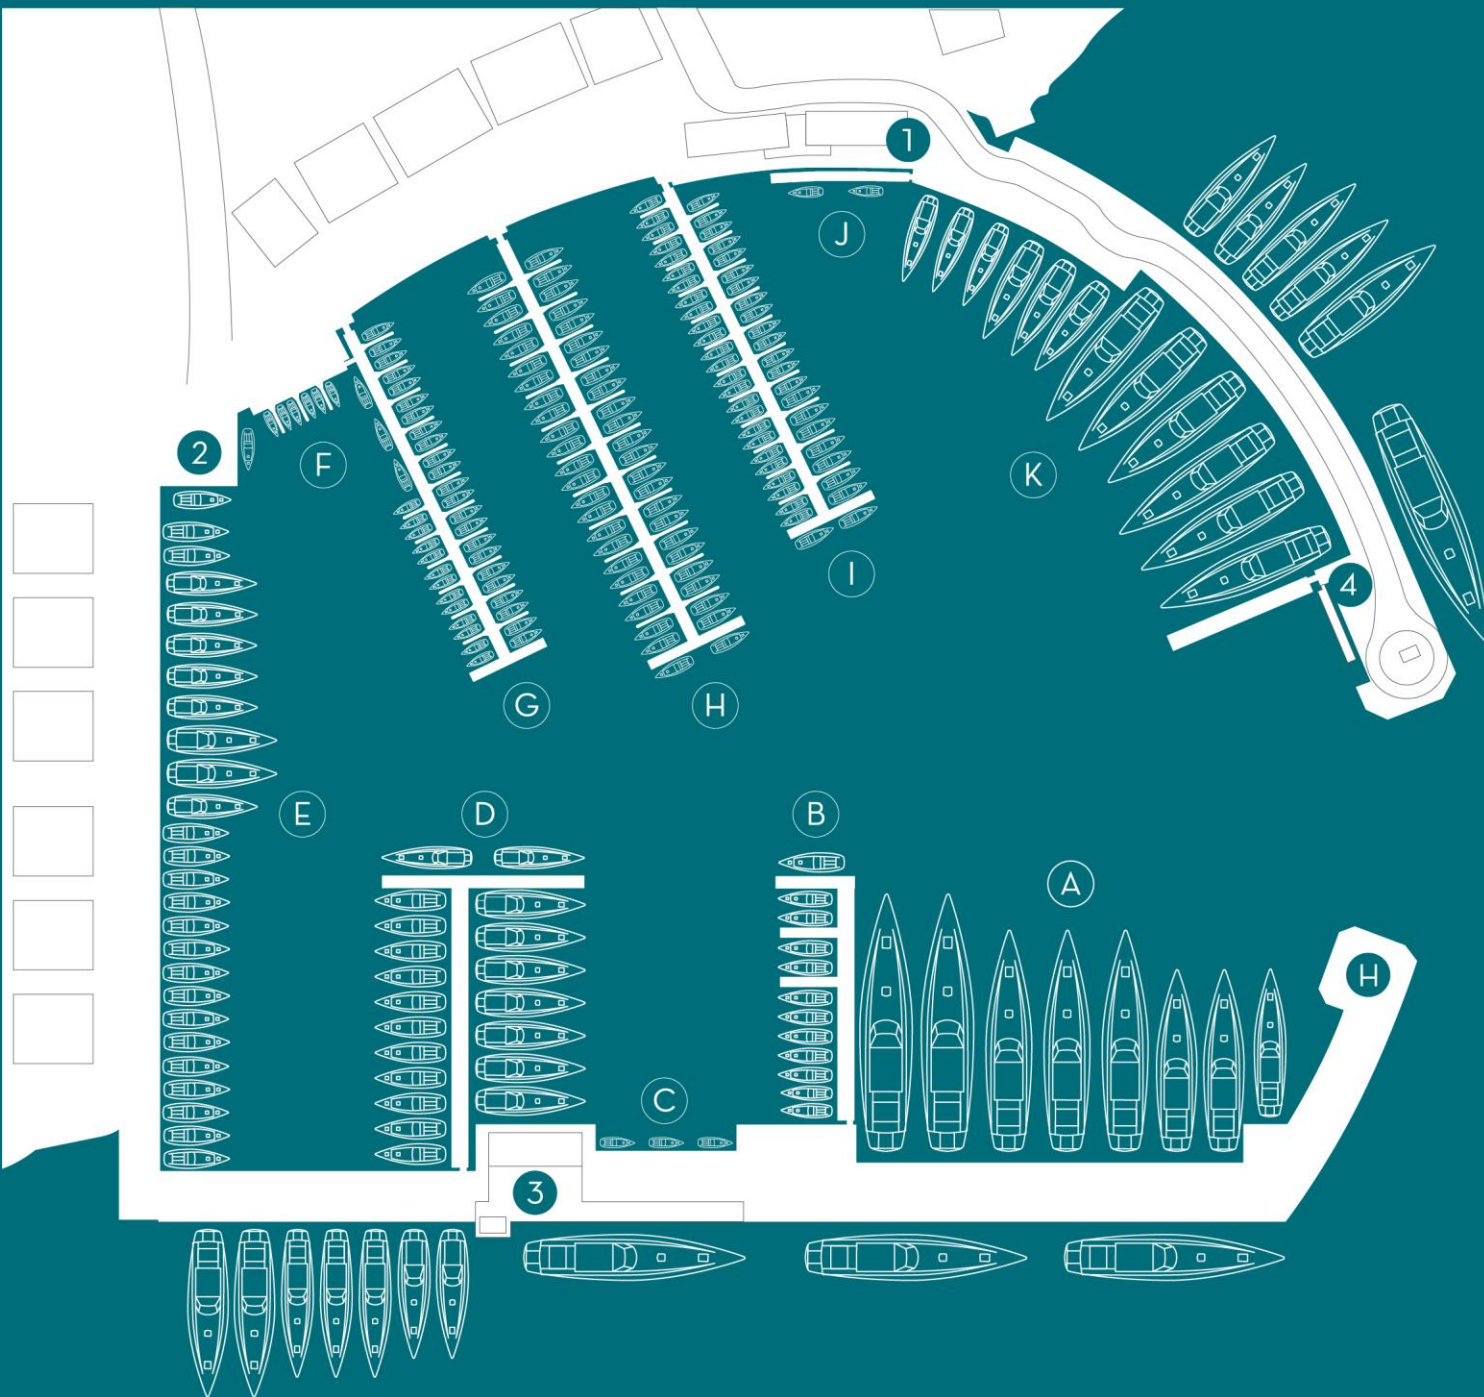

PORTONOVI MARINA

- 1 Marina Offices
- 2 Water Taxis
- 3 Border Crossing
- 4 Fuel Berth
- H Helicopter
- Pontoons

*Your opinion matters
the most to us.
We are looking forward
to your feedback!*